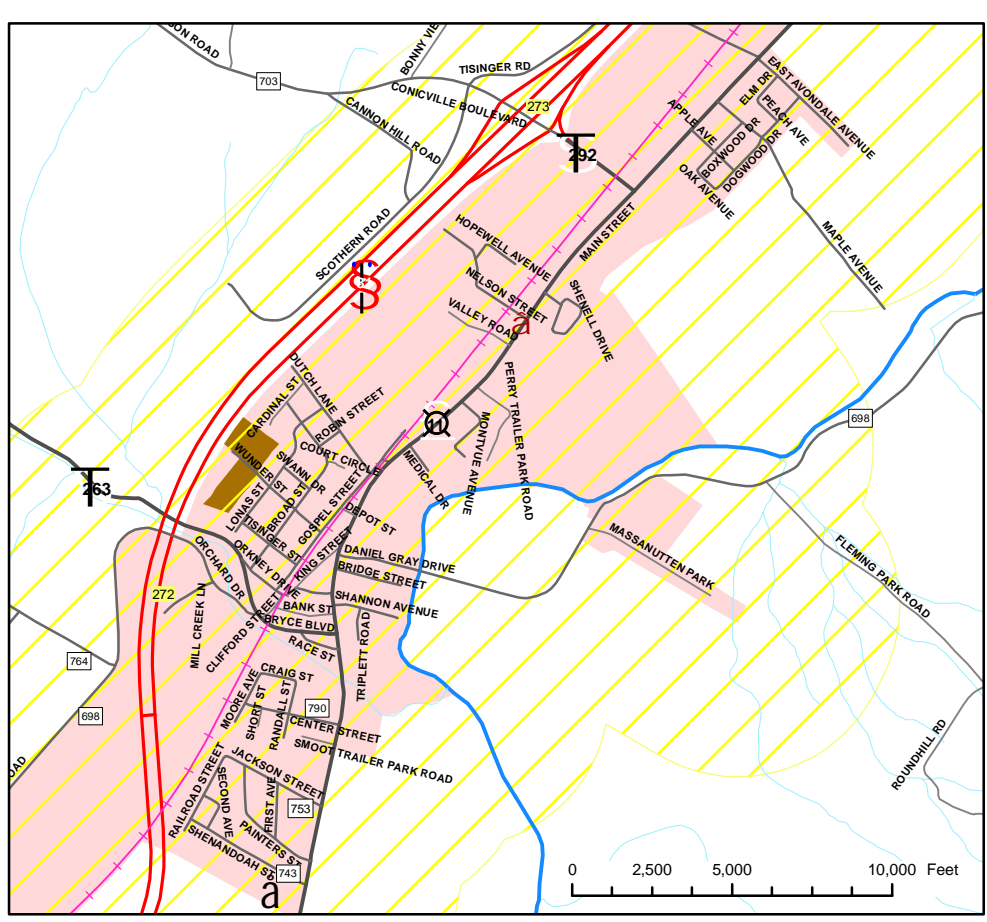

Areas prohibited to burn land clearing debris and structural debris within Shenandoah County

Strasburg

New Market

Toms Brook

Edinburg

Woodstock

Mt. Jackson

Legend	
	Civil War Trails
	Airport
	Golf Courses
	Public Schools
	Interstate
	Primary Road
	Private Road
	US Route
	Railroads
	266 181 Mile Markers
	Hospital
	County Boundary
	Streams
	North Fork Shenandoah River
	Local Park
	Local/National Park
	National Park
	State Park
	Town Boundaries
	National Forest
	Prohibited Burn Areas

1 inch = 6000 feet
0 6,000 12,000 24,000 Feet
0 1 2 3 4 5 Miles

August, 2007