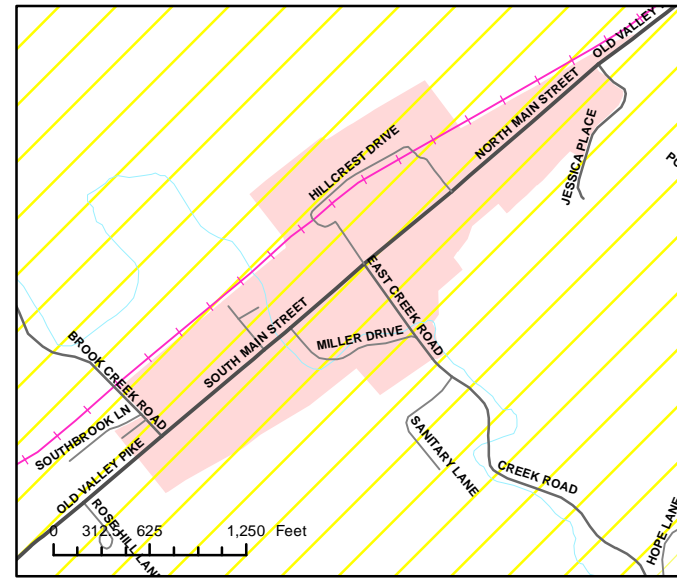

Areas prohibited to burn land clearing debris and structural debris within Shenandoah County

Strasburg

New Market

Toms Brook

Edinburg

Woodstock

Mt. Jackson

Legend	
	Civil War Trails
	Airport
	Golf Courses
	Public Schools
	Interstate
	Primary Road
	Private Road
	US Route
	Railroads
	266 181 Mile Markers
	Hospital
	County Boundary
	Streams
	North Fork Shenandoah River
	Local Park
	Local/National Park
	National Park
	State Park
	Town Boundaries
	National Forest
	Prohibited Burn Areas

1 inch = 6000 feet
0 6,000 12,000 24,000 Feet
0 1 2 3 4 5 Miles

August, 2007