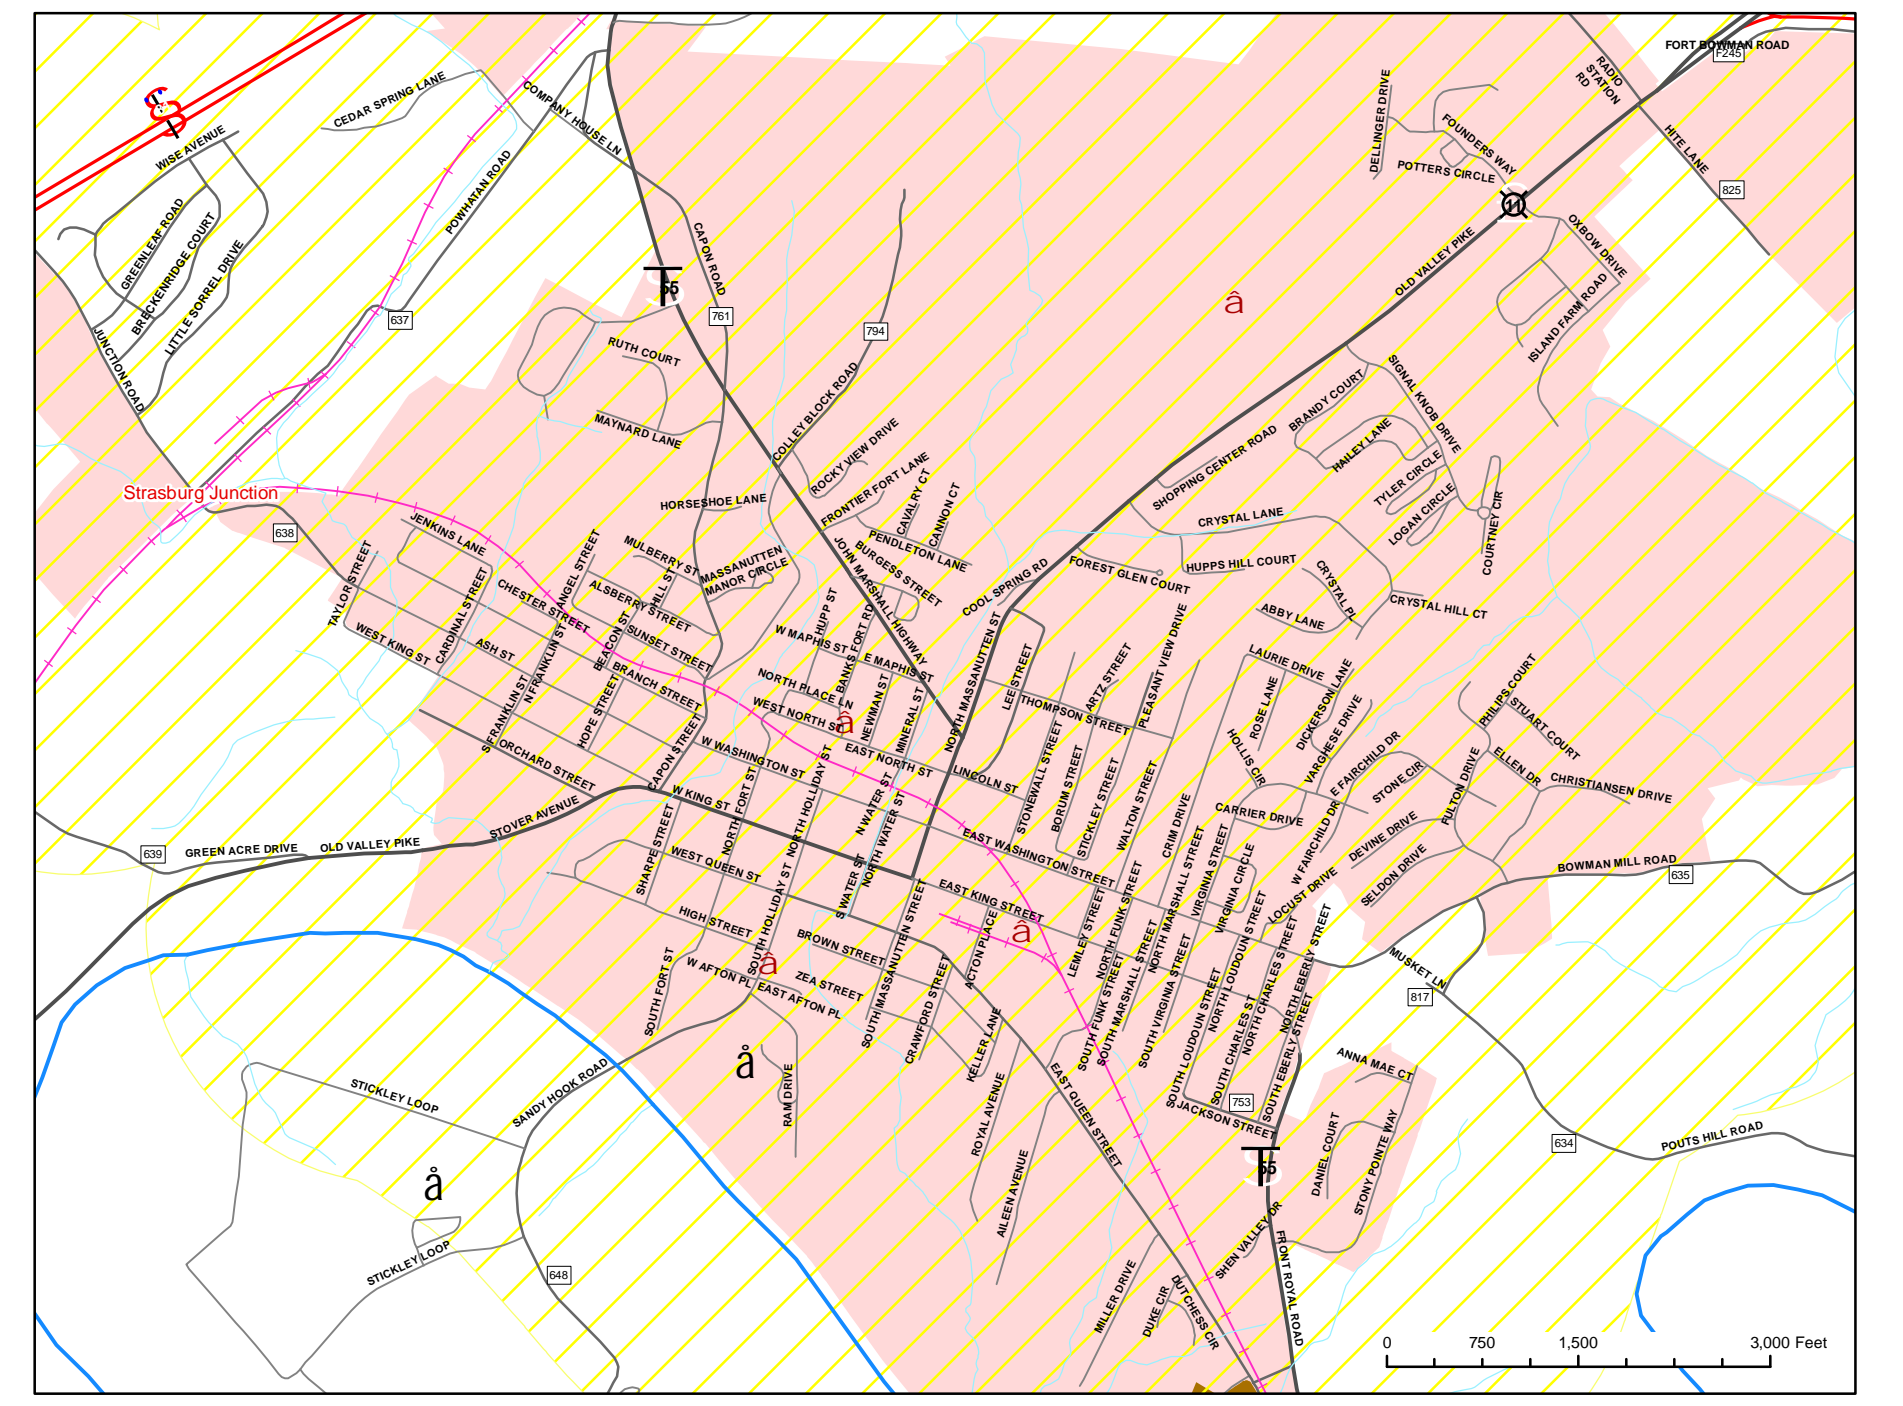

Areas prohibited to burn land clearing debris and structural debris within Shenandoah County

Strasburg

New Market

Toms Brook

Edinburg

Woodstock

Mt. Jackson

Legend	
	Civil War Trails
	Airport
	Golf Courses
	Public Schools
	Interstate
	Primary Road
	Private Road
	US Route
	Railroads
	266 181 Mile Markers
	Hospital
	County Boundary
	Streams
	North Fork Shenandoah River
	Local Park
	Local/National Park
	National Park
	State Park
	Town Boundaries
	National Forest
	Prohibited Burn Areas

1 inch = 6000 feet
0 6,000 12,000 24,000 Feet
0 1 2 3 4 5 Miles

August, 2007