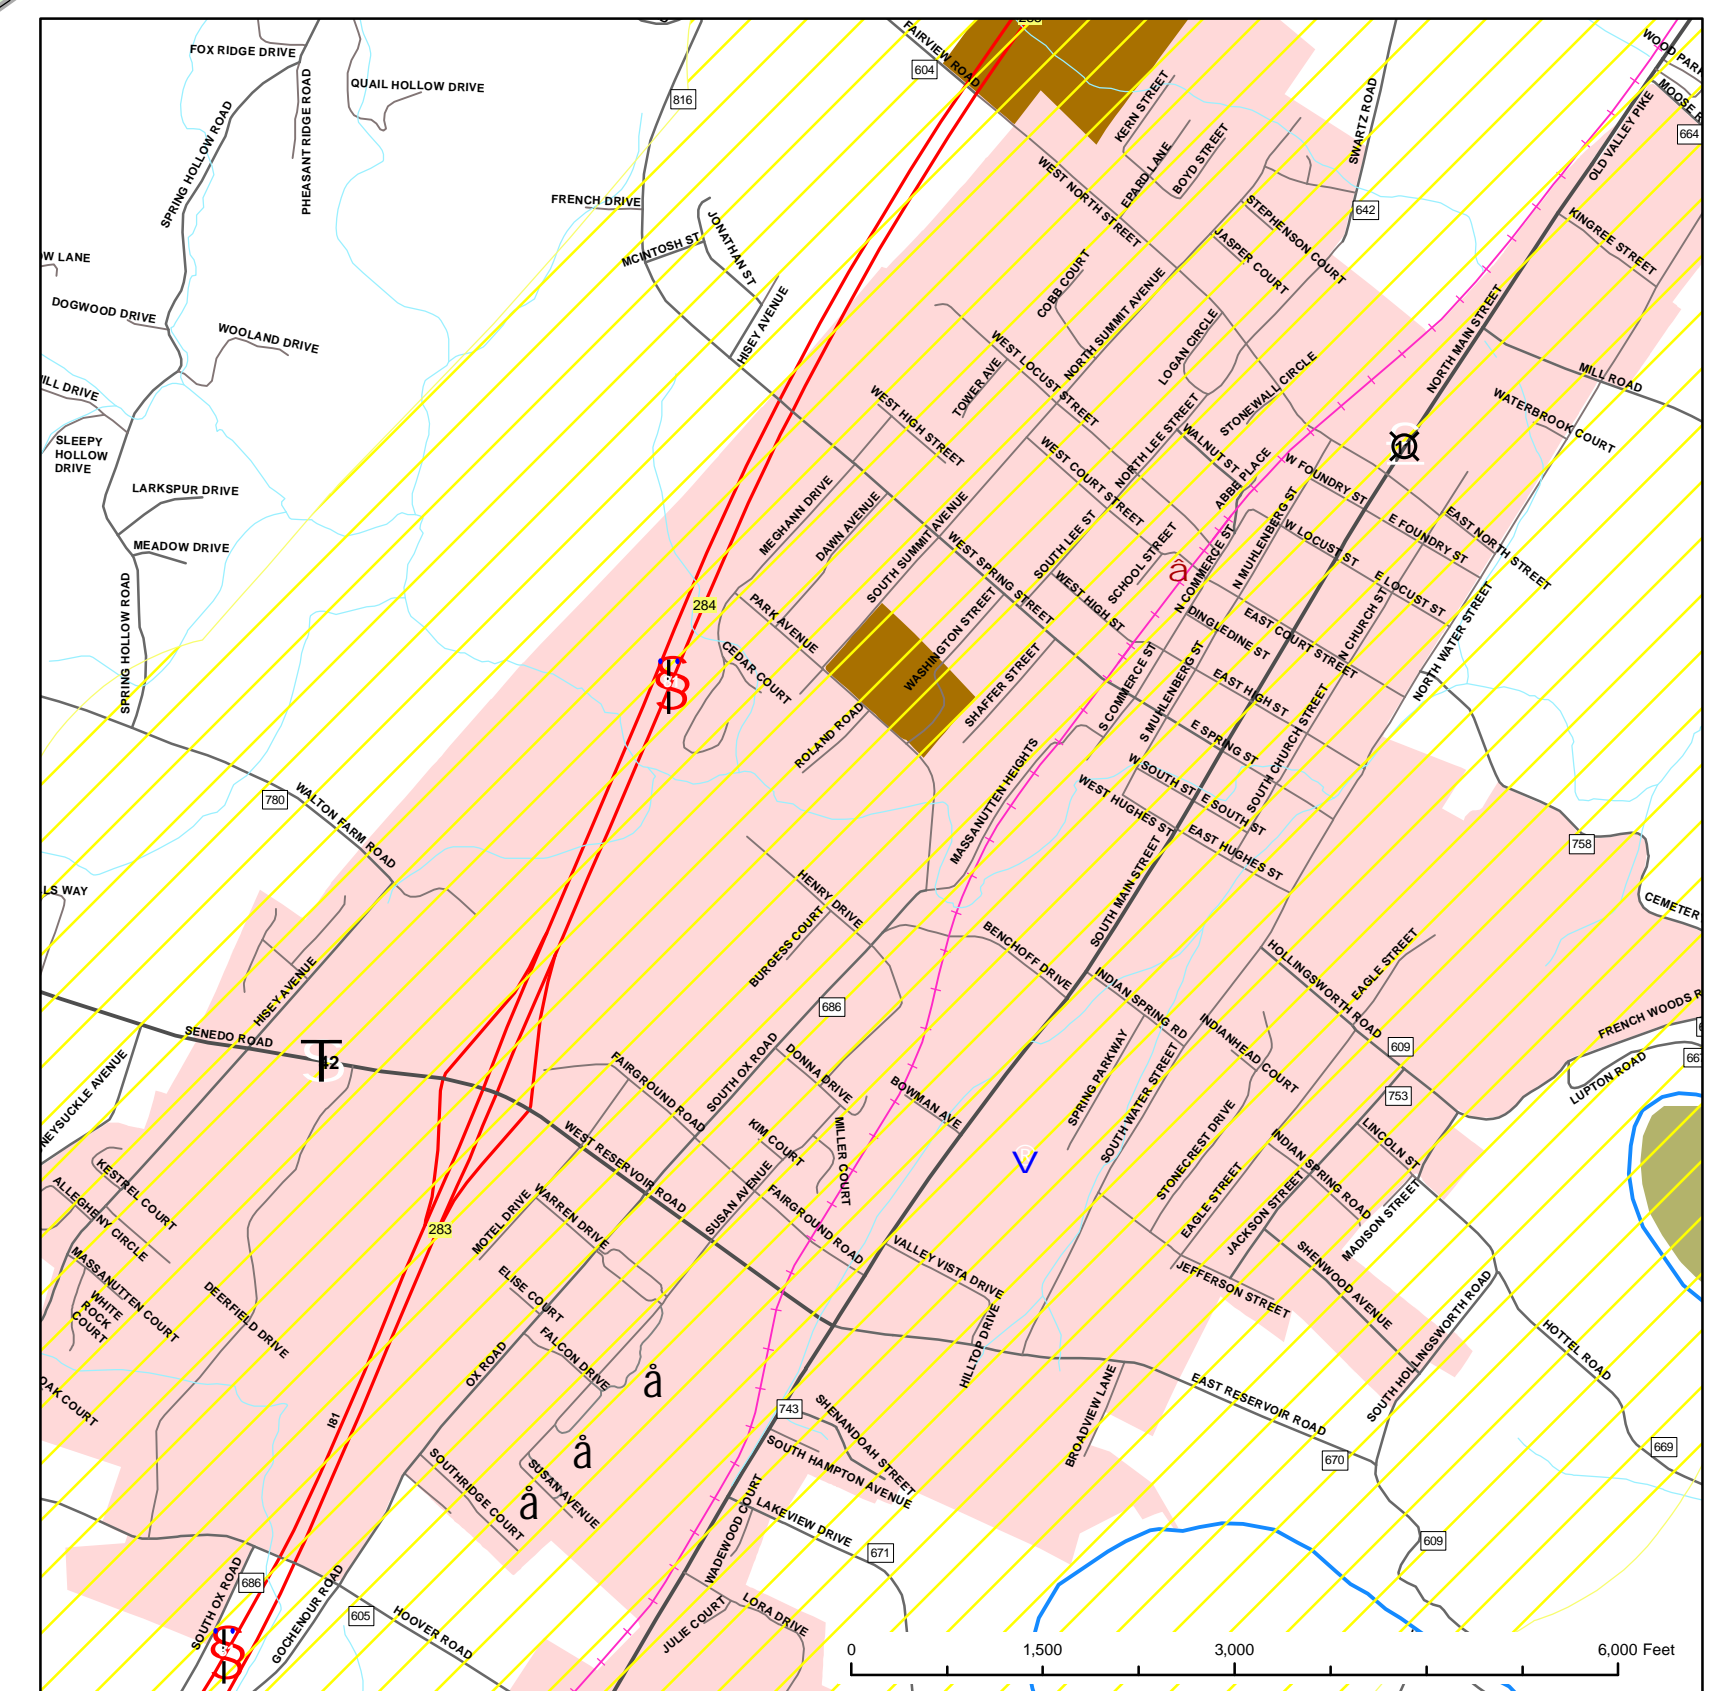

Areas prohibited to burn land clearing debris and structural debris within Shenandoah County

Strasburg

New Market

Toms Brook

Edinburg

Woodstock

Mt. Jackson

Legend	
	Civil War Trails
	Airport
	Golf Courses
	Public Schools
	Interstate
	Primary Road
	Private Road
	US Route
	Railroads
	266 181 Mile Markers
	Hospital
	County Boundary
	Streams
	North Fork Shenandoah River
	Local Park
	Local/National Park
	National Park
	State Park
	Town Boundaries
	National Forest
	Prohibited Burn Areas

1 inch = 6000 feet
0 6,000 12,000 24,000 Feet
0 1 2 3 4 5 Miles

August, 2007