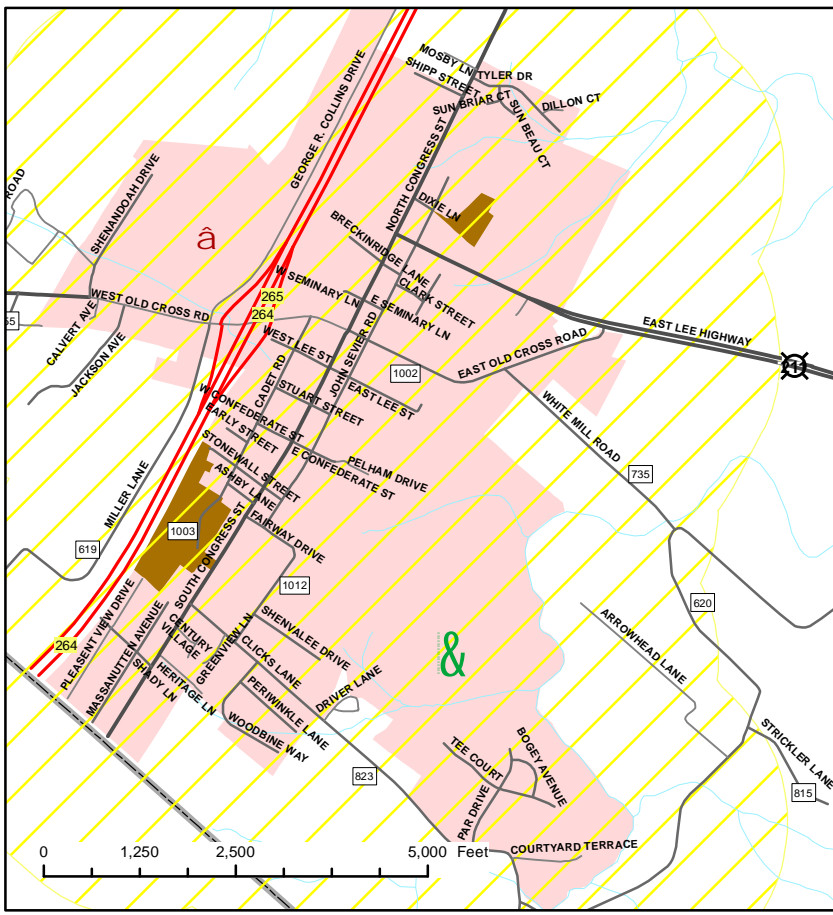

Areas prohibited to burn land clearing debris and structural debris within Shenandoah County

Strasburg

New Market

Toms Brook

Edinburg

Woodstock

Mt. Jackson

Legend	
	Civil War Trails
	Airport
	Golf Courses
	Public Schools
	Interstate
	Primary Road
	Private Road
	US Route
	Railroads
	266 181 Mile Markers
	Hospital
	County Boundary
	Streams
	North Fork Shenandoah River
	Local Park
	Local/National Park
	National Park
	State Park
	Town Boundaries
	National Forest
	Prohibited Burn Areas

1 inch = 6000 feet
0 6,000 12,000 24,000 Feet
0 1 2 3 4 5 Miles

August, 2007