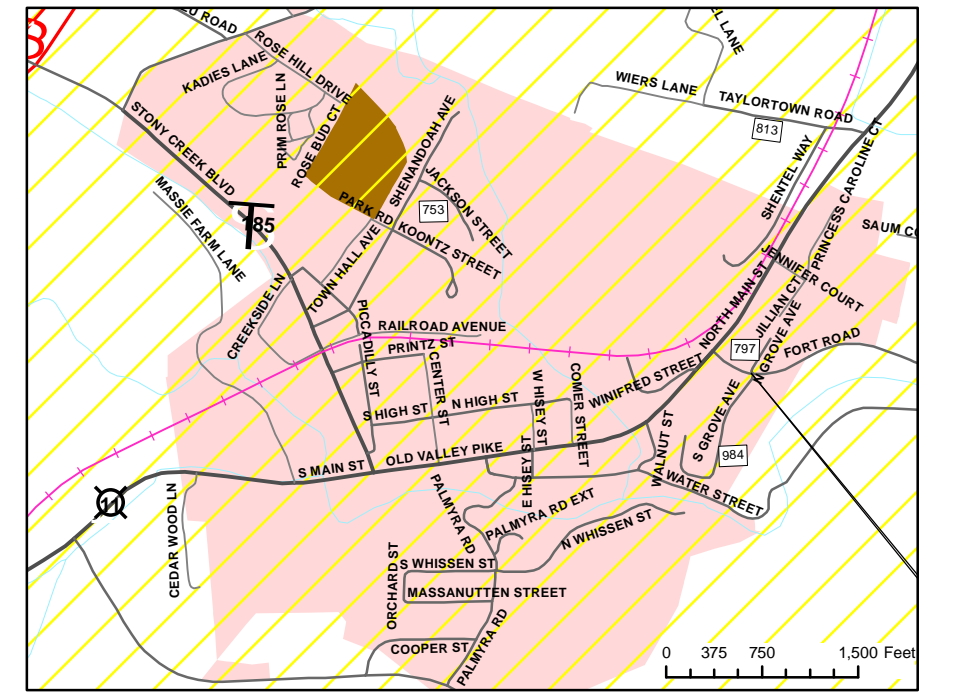

Areas prohibited to burn land clearing debris and structural debris within Shenandoah County

Strasburg

New Market

Toms Brook

Edinburg

Woodstock

Mt. Jackson

Legend	
	Civil War Trails
	Airport
	Golf Courses
	Public Schools
	Interstate
	Primary Road
	Private Road
	US Route
	Railroads
	266 181 Mile Markers
	Hospital
	County Boundary
	Streams
	North Fork Shenandoah River
	Local Park
	Local/National Park
	National Park
	State Park
	Town Boundaries
	National Forest
	Prohibited Burn Areas

1 inch = 6000 feet
0 6,000 12,000 24,000 Feet
0 1 2 3 4 5 Miles

August, 2007