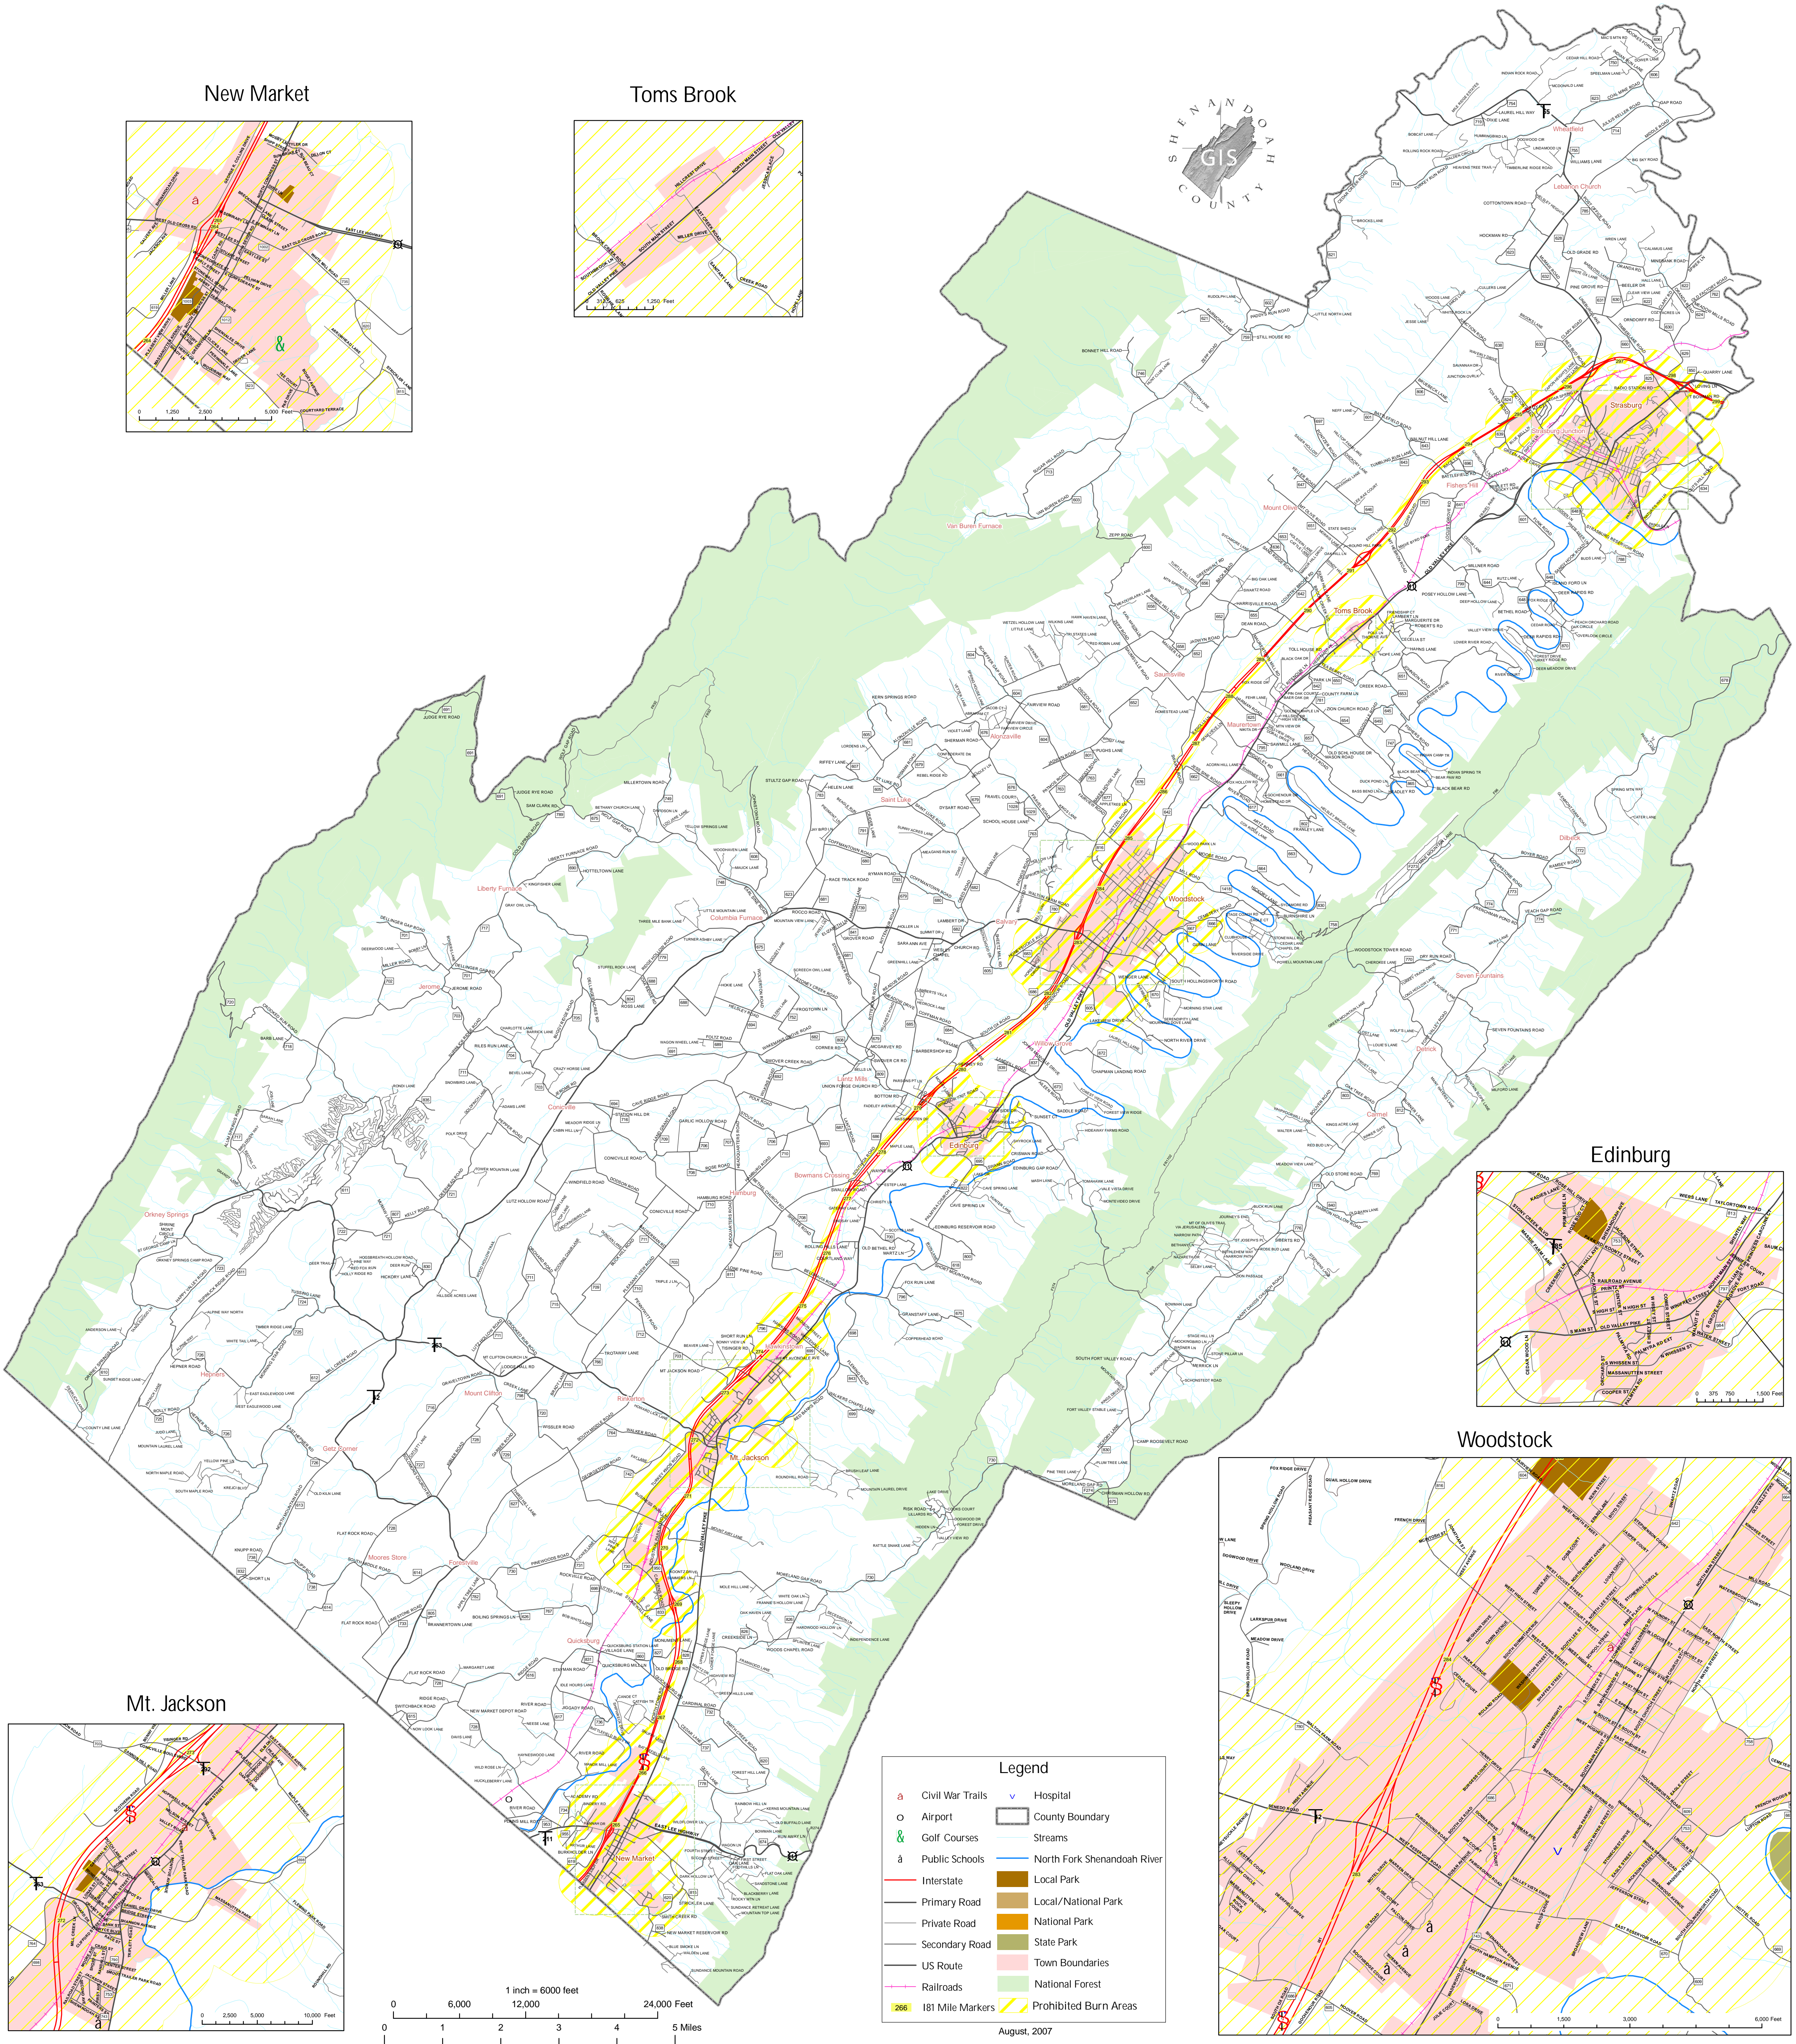

Areas prohibited to burn land clearing debris and structural debris within Shenandoah County

Strasburg

New Market

Toms Brook

Edinburg

Woodstock

Mt. Jackson

Legend	
	Civil War Trails
	Airport
	Golf Courses
	Public Schools
	Interstate
	Primary Road
	Private Road
	US Route
	Railroads
	266 181 Mile Markers
	Hospital
	County Boundary
	Streams
	North Fork Shenandoah River
	Local Park
	Local/National Park
	National Park
	State Park
	Town Boundaries
	National Forest
	Prohibited Burn Areas

1 inch = 6000 feet
0 6,000 12,000 24,000 Feet
0 1 2 3 4 5 Miles

August, 2007